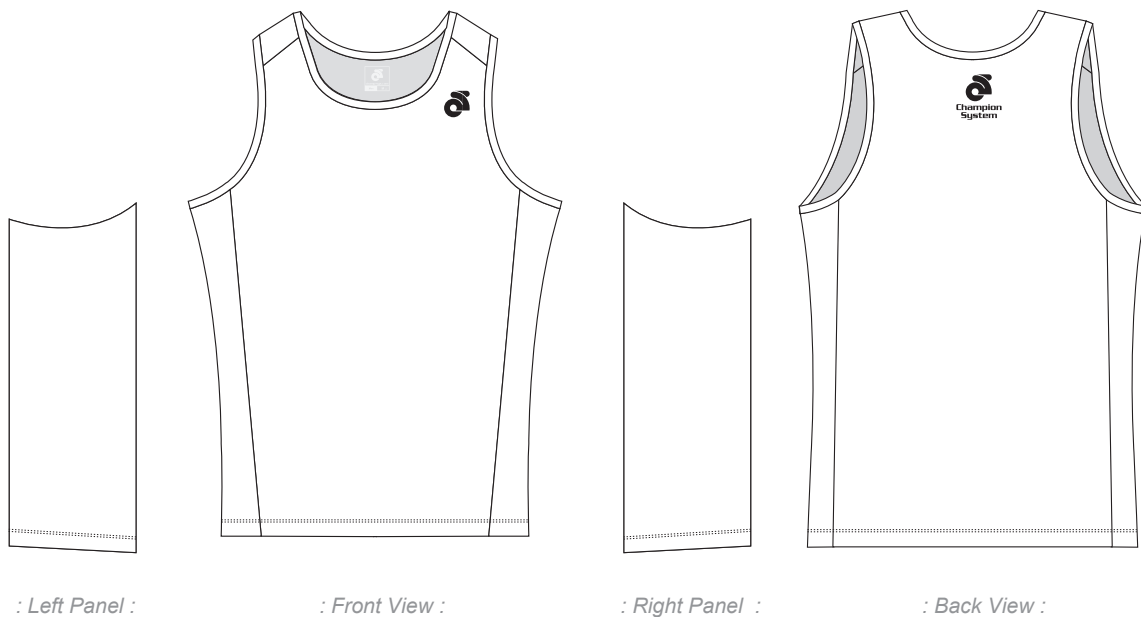

Customer: Team Name_USXXXXXX

Performance Men Run Singlet Template

- MUJ028

TeamName_USXXXXXX_MUJ028_Normal_V1.01

(2D: 1:10)

Full Sublimation:

Binding Colour:

Graphic Editor
Name

Details:
- CS Tech fabric
- Regular stitching