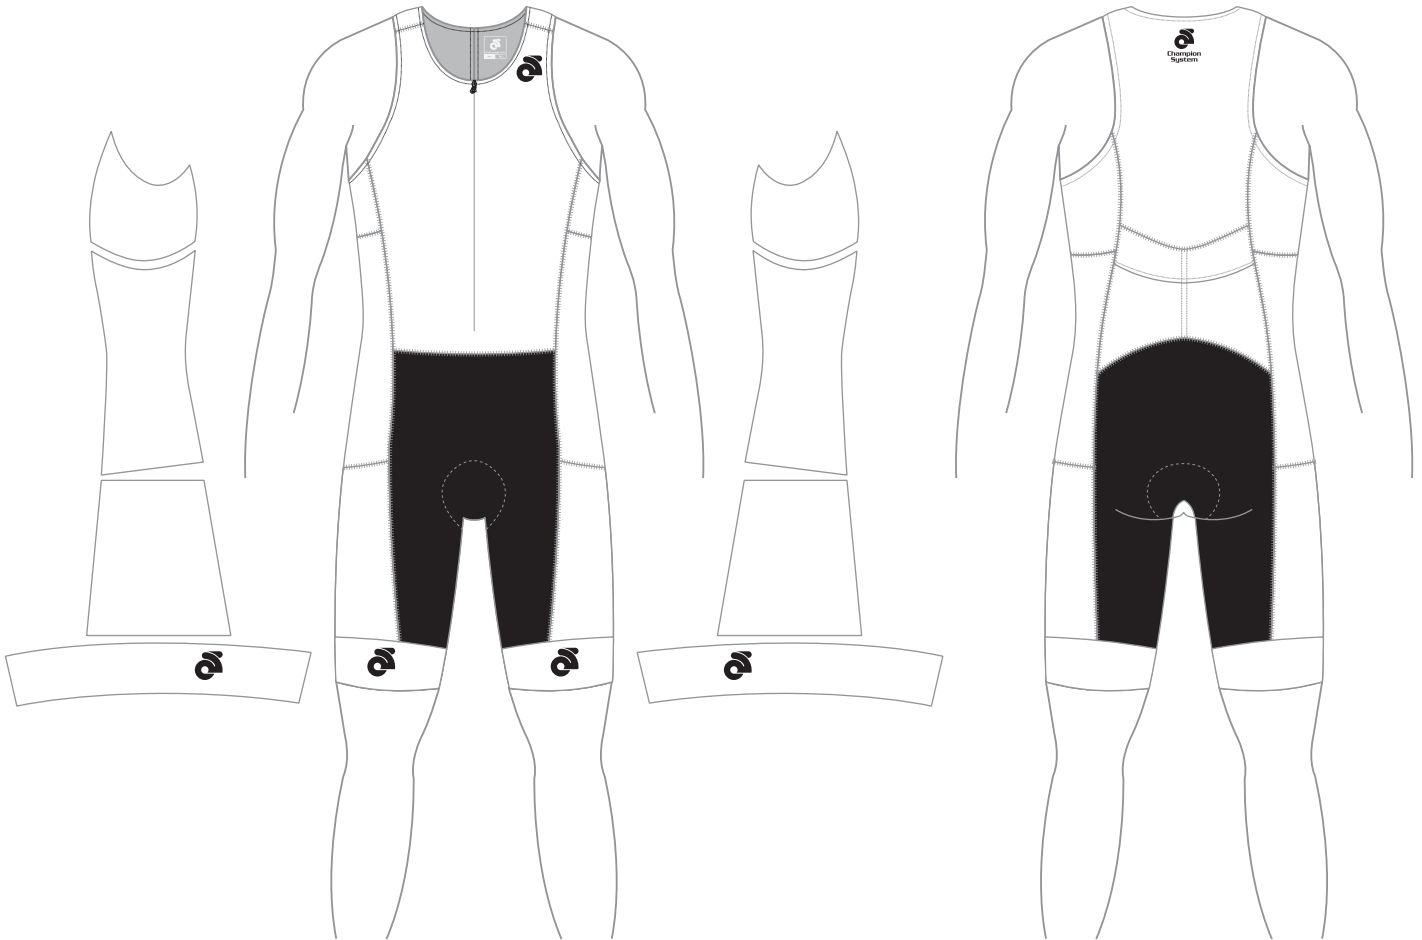

Customer: Team Name\_USXXXXXX

CS APEX Link Tri Suit Template  
-MLK081

TeamName\_USXXXXXX\_MLK081\_Normal\_V1.01

Scale (1:10)

**Zipper Colour:**

**Pantone Colours Reference:**

**Pre-dyed Lycra:**

**Graphic Editor**

Name

**Sales Rep**

Name

**Start Date**

2000/00/00

**End Date**

2000/00/00

NOTES:

## READ IMPORTANT ▼

- Template Views are for proofing and printing :
- 3D View are concept and design process only :
- Manufacture Logo **MUST** appear on Front & Back :

**FlatLock Stitching**

Choose your thread colour: