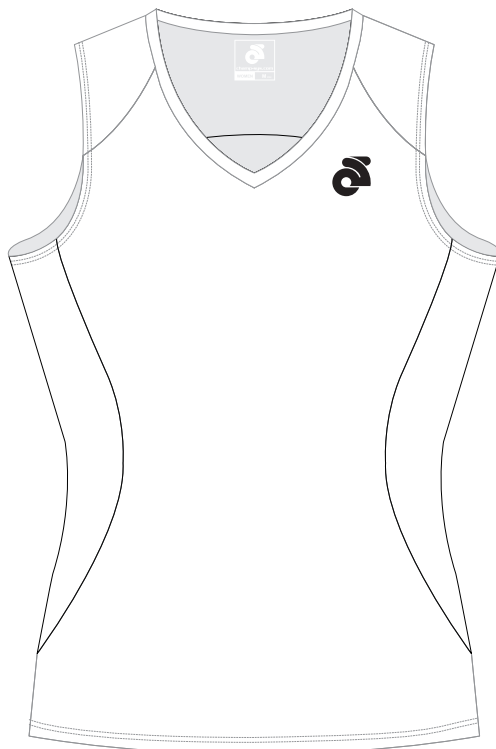

Customer: Team Name\_USXXXXXX

Performance Women Run Singlet Template

-WUJ043

: Front View :

: Back View :

TeamName\_USXXXXXX\_WUJ043\_Normal\_V1.01

( 2D: 1:15 )

**Sublimation**   
**Technical Printing:**

**Graphic Editor**

Name

**Start Date**

2000/00/00

**End Date**

2000/00/00

**Details:**

- CS Tech fabric
- Regular stitching
- No Mesh panels at all