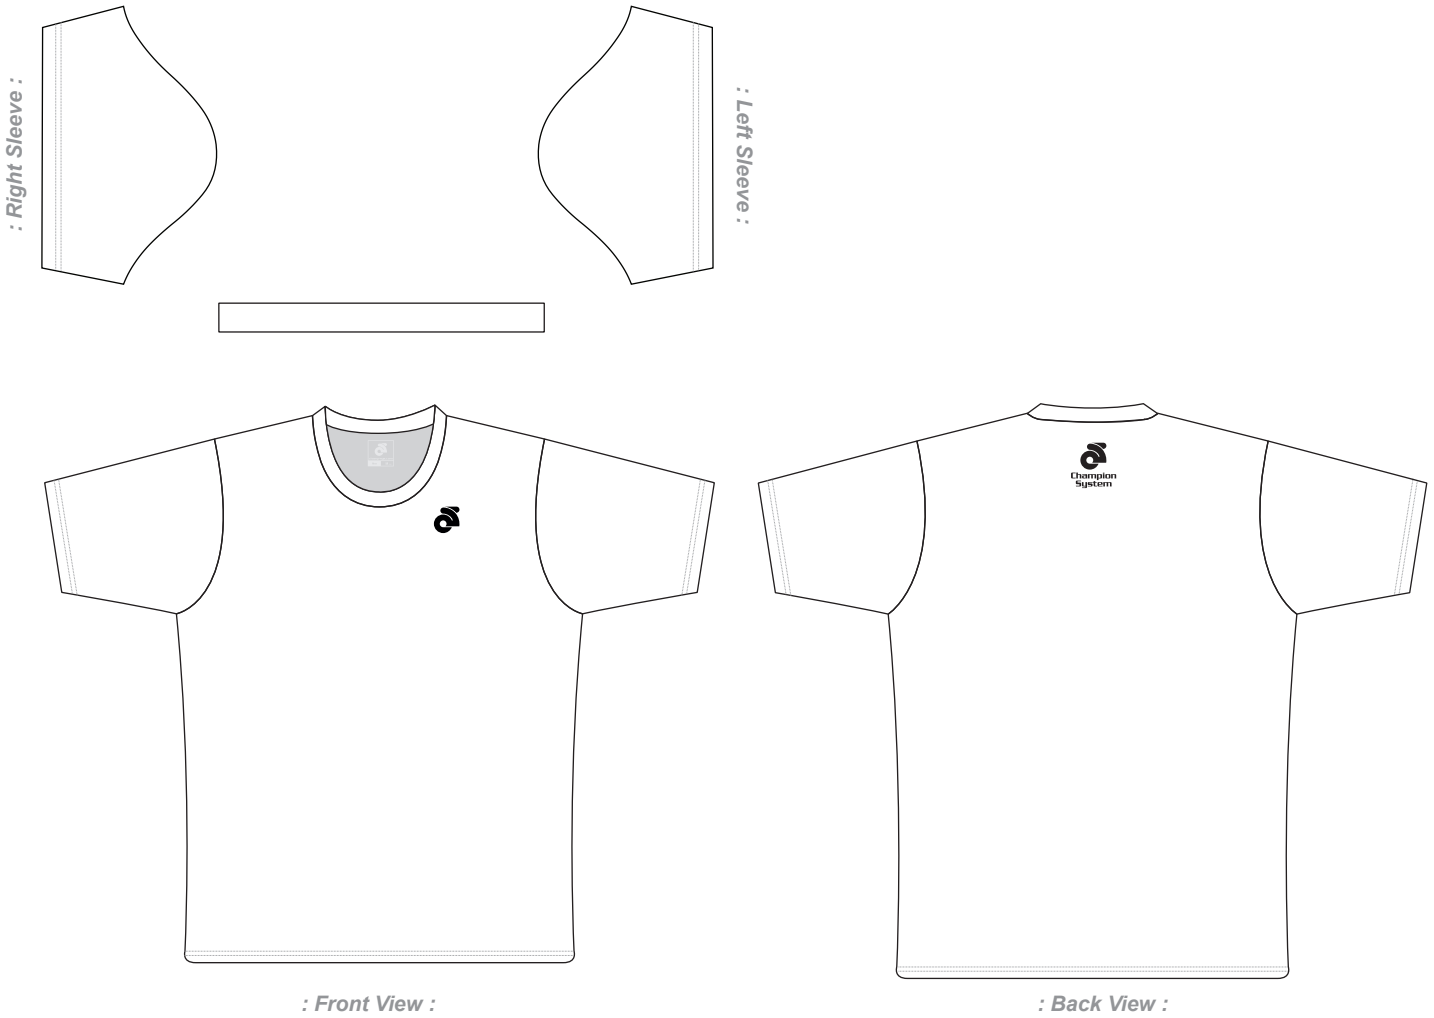

Customer: Team Name_USXXXXXX

Performance Men Short Sleeve Run Top Template
-MUJ031

Team Name_USXXXXXX_MUJ031_Normal_V1.01

(Scale 1:10)

Full Sublimation
 **Printing**

Graphic Editor

Name

Sales Rep

PMS

PMS

PMS

PMS

Pantone Colours Reference:

Details:

- CS Tech fabric
- Regular Stitching
- " Crew " Neck
- Set-in Sleeve

READ IMPORTANT ▼

- Template Views are for proofing and printing :
- 3D View are concept and design process only :
- Manufacture Logo **MUST** appear on Front & Back :