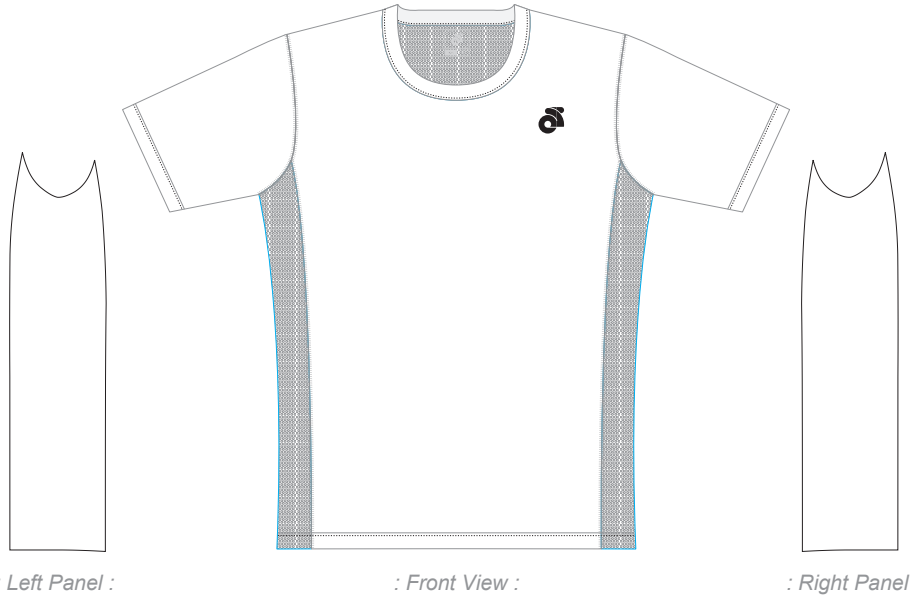

Customer: Team Name\_USXXXXXX

Men Apex Run Top Crew Neck Template  
- MUJ027

TeamName\_USXXXXXX\_MUJ027\_Normal\_V1.01

( 2D: 1:10 )

**Full Sublimation:**

Binding Colour:

**Graphic Editor**

Name

## READ IMPORTANT ▼

- Template Views are for proofing and printing :
- 3D View are concept and design process only :
- Manufacture Logo **MUST** appear on Front & Back :

**Details:**

- CS AirLite fabric
- Flatlock stitching
- Set-in sleeve
- "Crew"Neck
- Mesh side panels and upper back panel