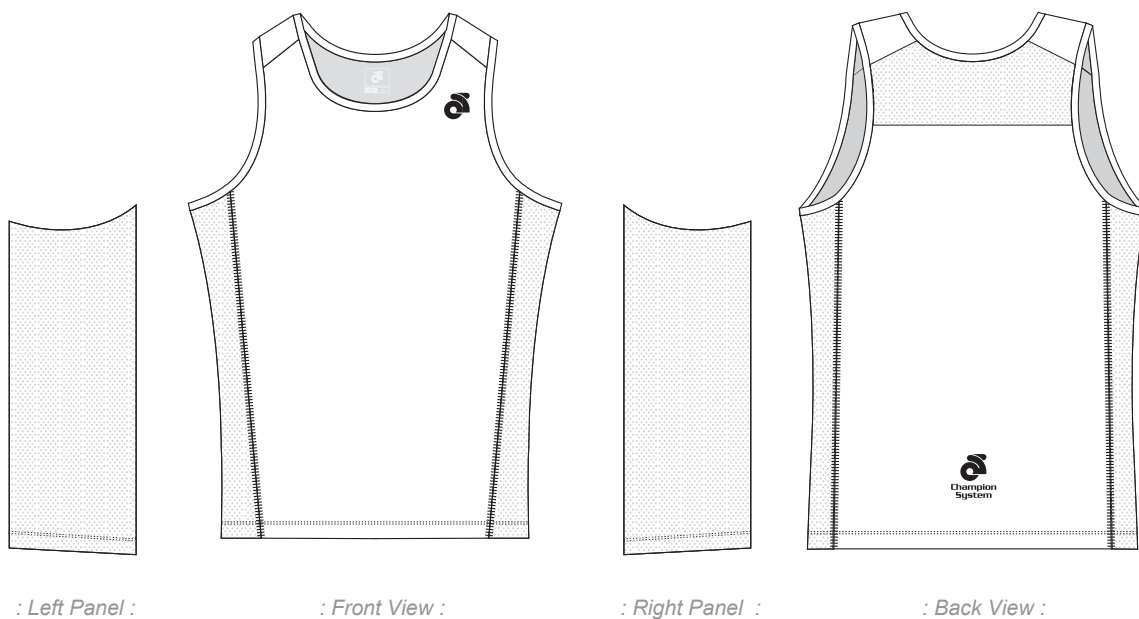

Customer: Team Name\_USXXXXXX

Apex Men Run Singlet Template  
- MUJ050

: Left Panel :

: Front View :

: Right Panel :

: Back View :

TeamName\_USXXXXXX\_MUJ050\_Normal\_V1.01

( 2D: 1:10 )

**READ IMPORTANT** ▼

- Template Views are for proofing and printing :
- 3D View are concept and design process only :
- Manufacture Logo **MUST** appear on Front & Back :

**Details:**  
- CS AirLite fabric  
- Mesh Side Panel