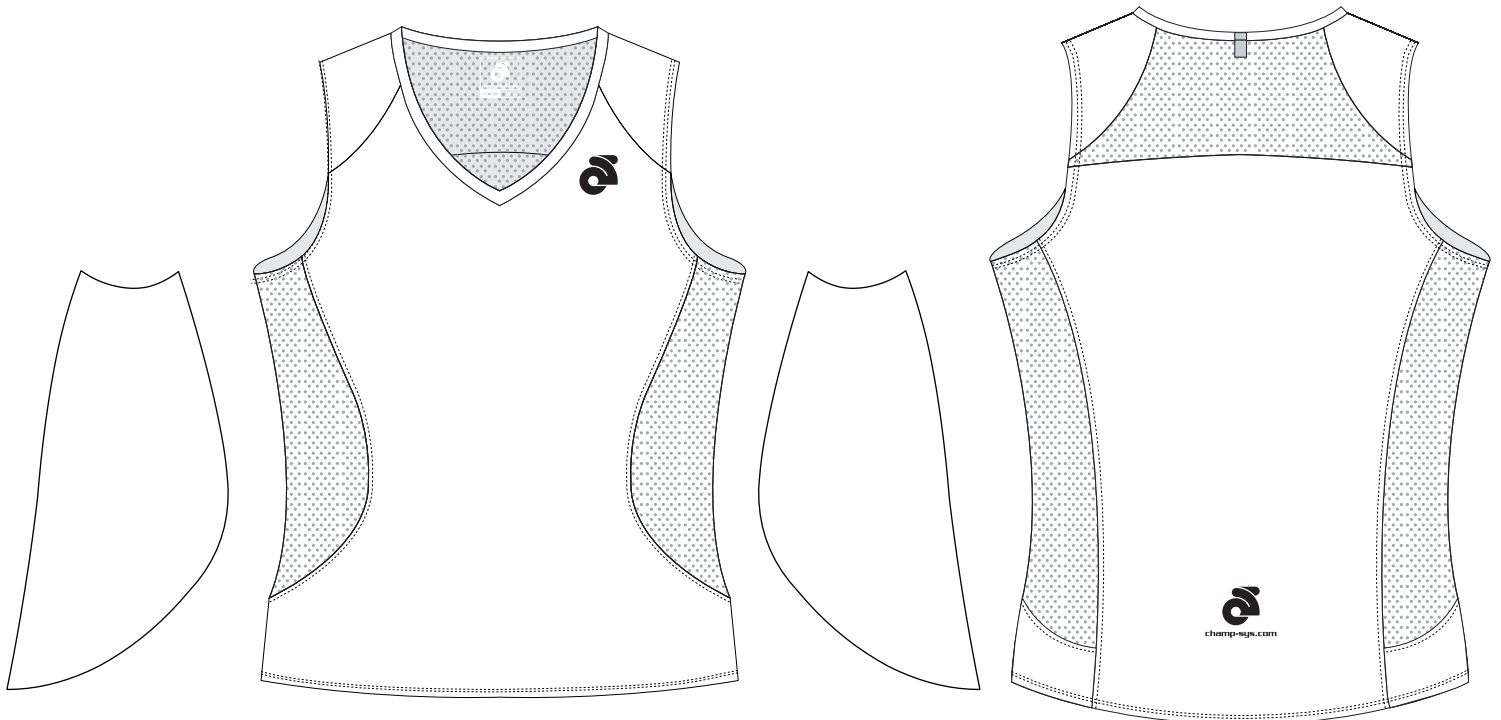

Customer: Team Name\_USXXXX

Women Run Singlet Template

- WUJ008

: Right side panel :

: Front View :

: Left side panel :

: Back View :

TeamName\_USXXXX\_WUJ008\_Normal\_V1.1

Scale (1:15)

**PRE-DYED LYCRA**

 Full Sublimation

PMS

PMS

PMS

PMS

PMS

**CUTTING:**

Womens Cut

**Template views are for proofing and printing!**  
**3D views are for concept and design process only!**  
**Champion System logo must appear on front and back**  
**Use this template for all similar items.**