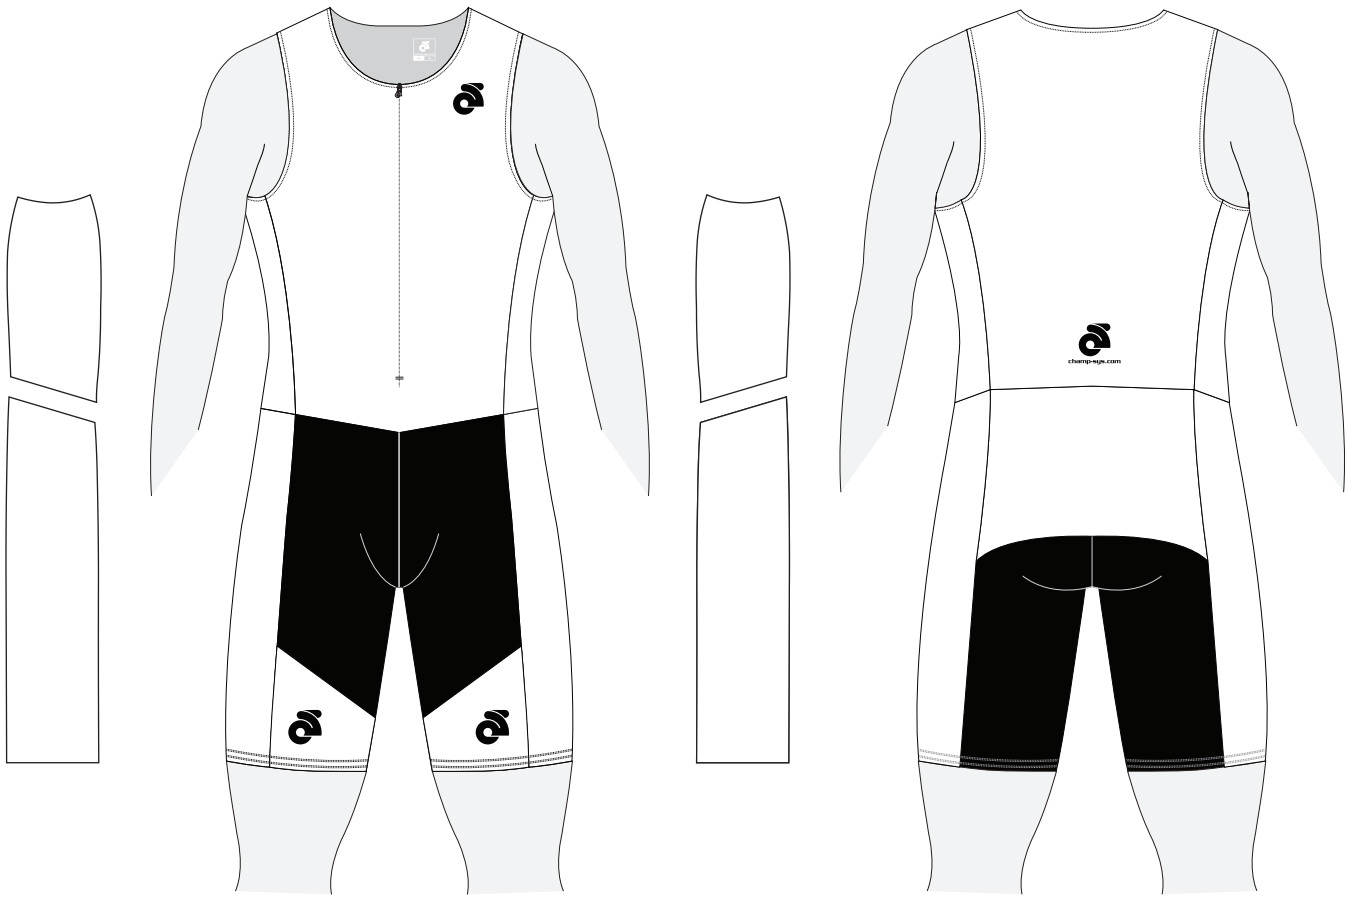

Customer: Team Name\_USXXXX

Custom Tri Suit Template

• MLK-006

: Left Side :

: Front View :

: Right Side :

: Back View :

TeamName\_USXXXX\_MLK006\_Normal\_V1.1

Scale 1:12 ZXX-FXX

**PRE-DYED LYCRA**

- Full Sublimation
- 
- 
- 
- 
- 
- 
- 

**Graphic Editor**  
Name

**Sales Rep**  
Name

**Start Date**  
2000/00/00

**End Date**  
2000/00/00

- 
- 
- 
- 
- 
- 
- 

**Pantone Colours Reference:**

Notes:

- CUTTING:**
- Standard Cut
  - Classics Cut

- ZIPPER:**
- Front Zipper

**Template views are for proofing and printing!**  
**3D views are for concept and design process only!**  
**Champion System logo must appear on front and back**  
**Use this template for all similar items.**