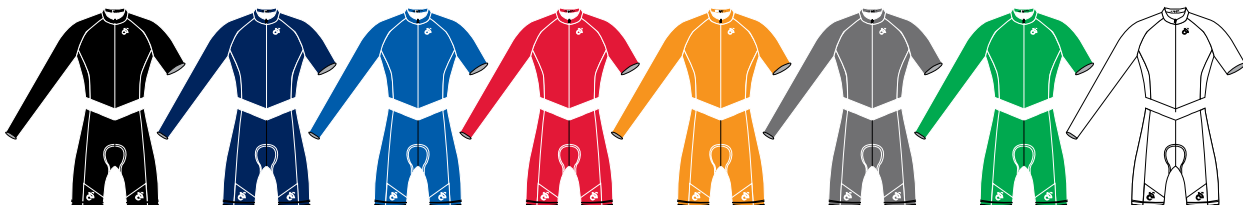

Black _____ Navy Blue _____ Royal Blue _____ Red _____ Dark Grey _____ Green _____ Orange _____ White _____

____ Yes! I want to order Lycra Shoe Covers for \$25 one size fits most.

Black _____ Navy Blue _____ Royal Blue _____ Red _____ Dark Grey _____ Green _____ Orange _____ White _____

Choose your top and short color!

Mix and Match Colors!!

All Sales are Final!

Top Colors available in: Black, Navy Blue, Royal Blue, Red, Orange, Dark Grey, Green, White

Short Colors available in: Black, Navy Blue, Royal Blue, Red, Orange, Dark Grey, Green, White