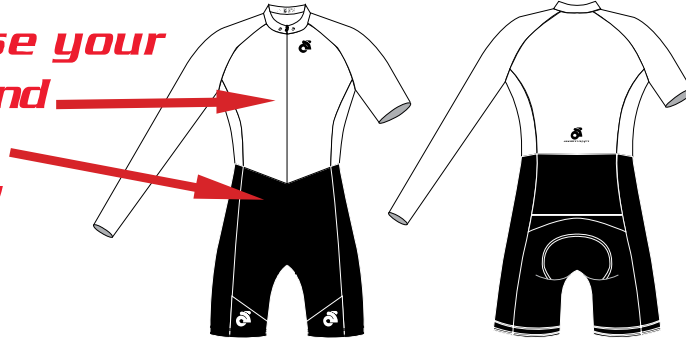

Bill to: Name on Card: _____ MasterCard _____ VISA _____

Credit Card # : _____ Exp. Date: _____

Security Code (3 digit number on back of card) _____ Amount $ _____

Cardholder Signature _____ Date: ____/____/____

Credit Card Billing Address:

Shipping Address:

_____
_____

For Office Use Only: Customer # _____

Invoice # _____

Allow 2-3 weeks for delivery

Sleeve length: Short Sleeve - $194* _____ Short Sleeve w/white shorts - $205* _____
Long Sleeve - $199* _____ Long Sleeve w/white shorts - $210* _____

PRICES EX GST!!

Top color: Black _____ Navy Blue _____ Royal Blue _____ Red _____ Dark Grey _____ Green _____ Orange _____ White _____

Short color: Black _____ Navy Blue _____ Royal Blue _____ Red _____ Dark Grey _____ Green _____ Orange _____ White _____

Choose your size: XS _____ Small _____ Medium _____ Large _____ XL _____ 2XL _____

Choose your cut: Men _____ Women _____

____ Yes! I want to order Time Trial Gloves for $40: Small _____ Medium _____ Large _____ XL _____

Black _____ Navy Blue _____ Royal Blue _____ Red _____ Dark Grey _____ Green _____ Orange _____ White _____

____ Yes! I want to order Lycra Shoe Covers for $25 one size fits most.

Black _____ Navy Blue _____ Royal Blue _____ Red _____ Dark Grey _____ Green _____ Orange _____ White _____

Choose your top and short color!