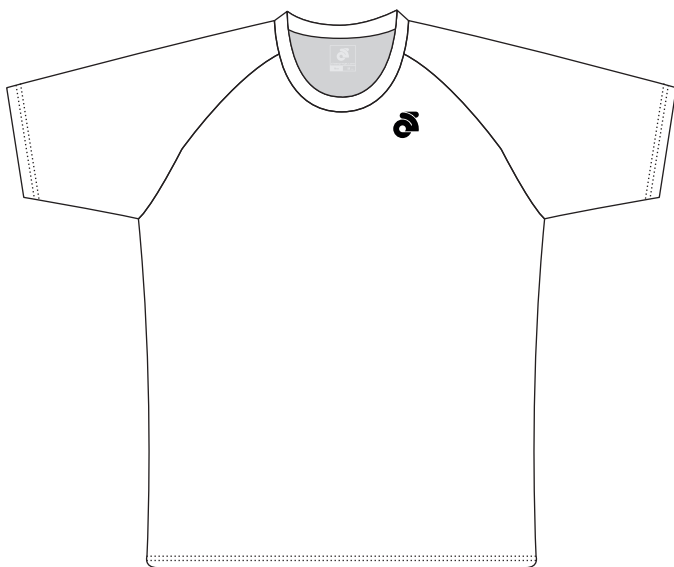

Customer: Team Name_USXXXX

Performance Top Template

- Crew Neck
- MCS017

: Front View :

: Back View :

Team Name_USXXXX_MCS017_Normal_V1.1

(Scale 1:10)

PRE-DYED LYCRA

2000/00/00

Pantone Colours Reference:

NOTES:

CUTTING:

Mens Cut

Template views are for proofing and printing!
3D views are for concept and design process only!
Champion System logo must appear on front and back
Use this template for all similar items.