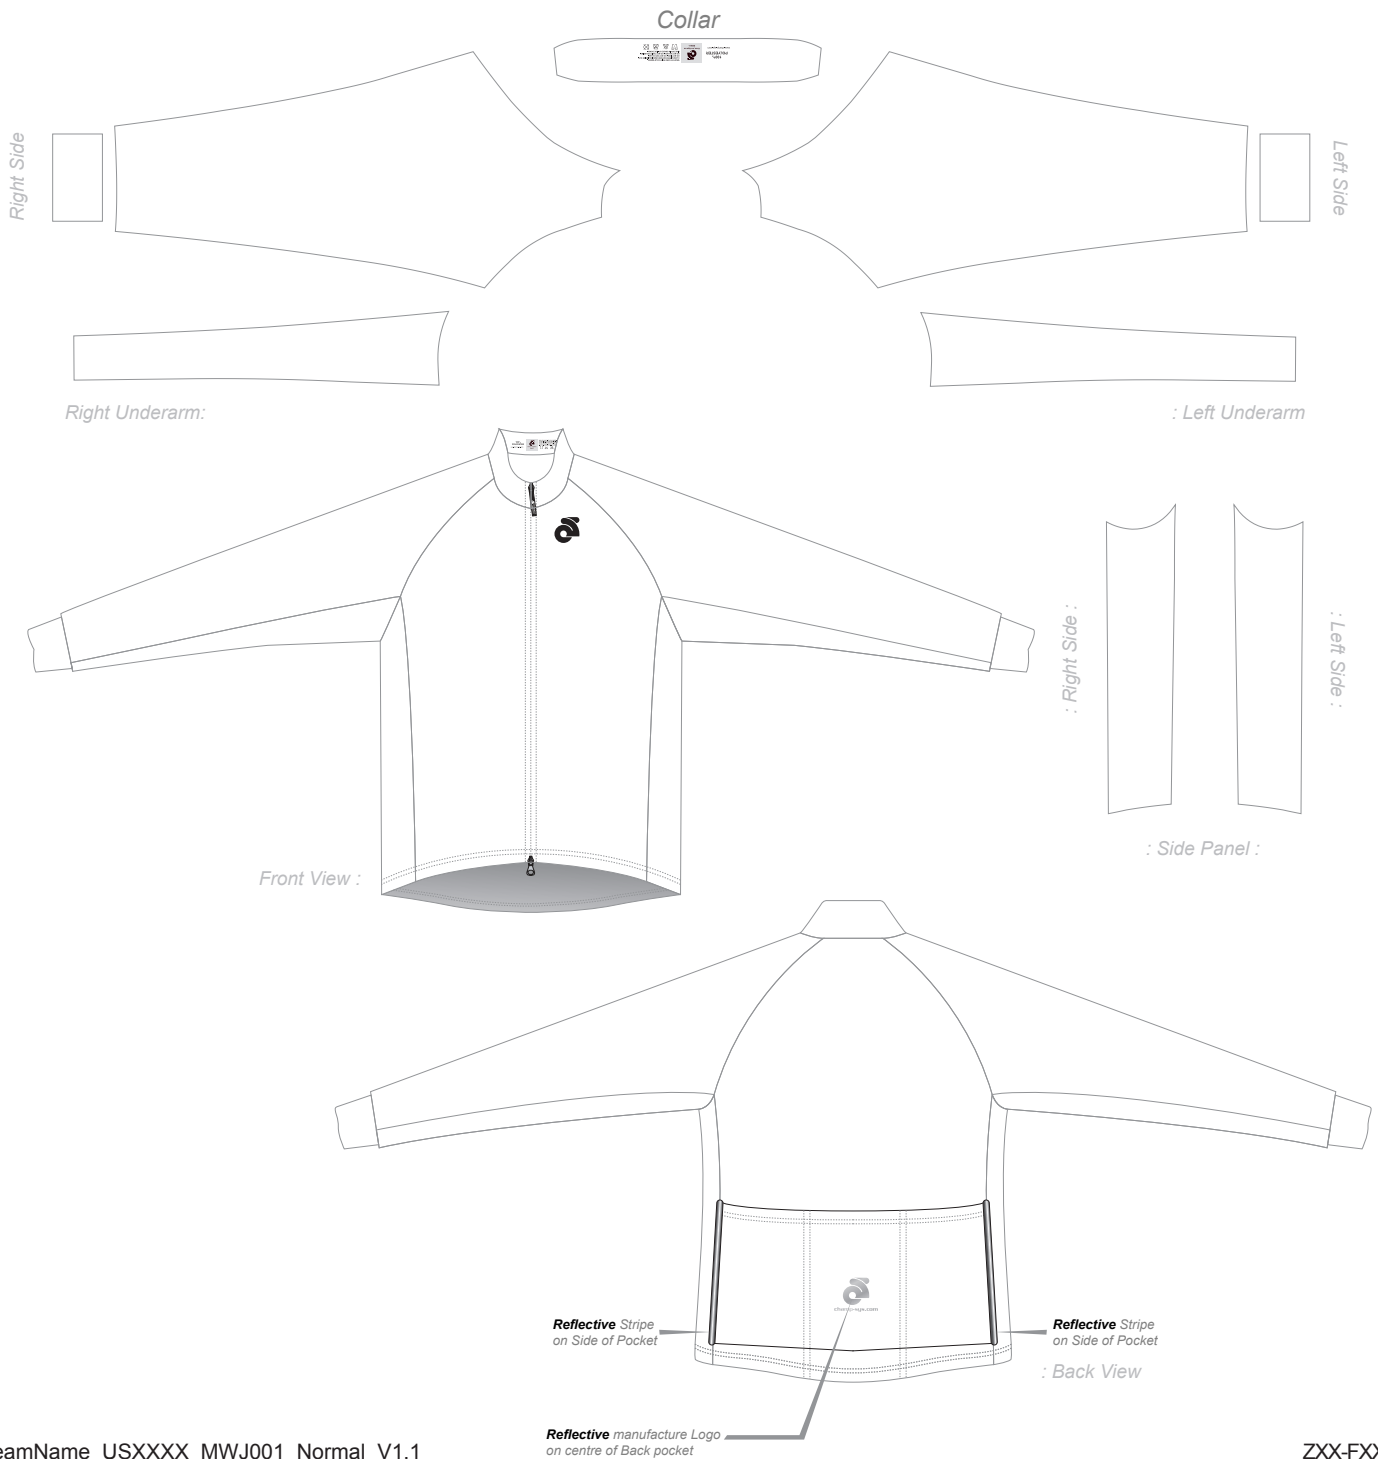

Customer: Team Name\_USXXXX

Custom Cycling Winter Jacket Template

- With Side Panel
- MWJ-001

TeamName\_USXXXX\_MWJ001\_Normal\_V1.1

ZXX-FXX,CXX

**PRE-DYED LYCRA**

 Full Sublimation

PMS

**Sales Rep**  
Name

**Start Date**  
2000/00/00

**End Date**  
2000/00/00

NOTES:

**Template views are for proofing and printing!**  
**3D views are for concept and design process only!**  
**Champion System logo must appear on front and back**  
**Use this template for all similar items.**