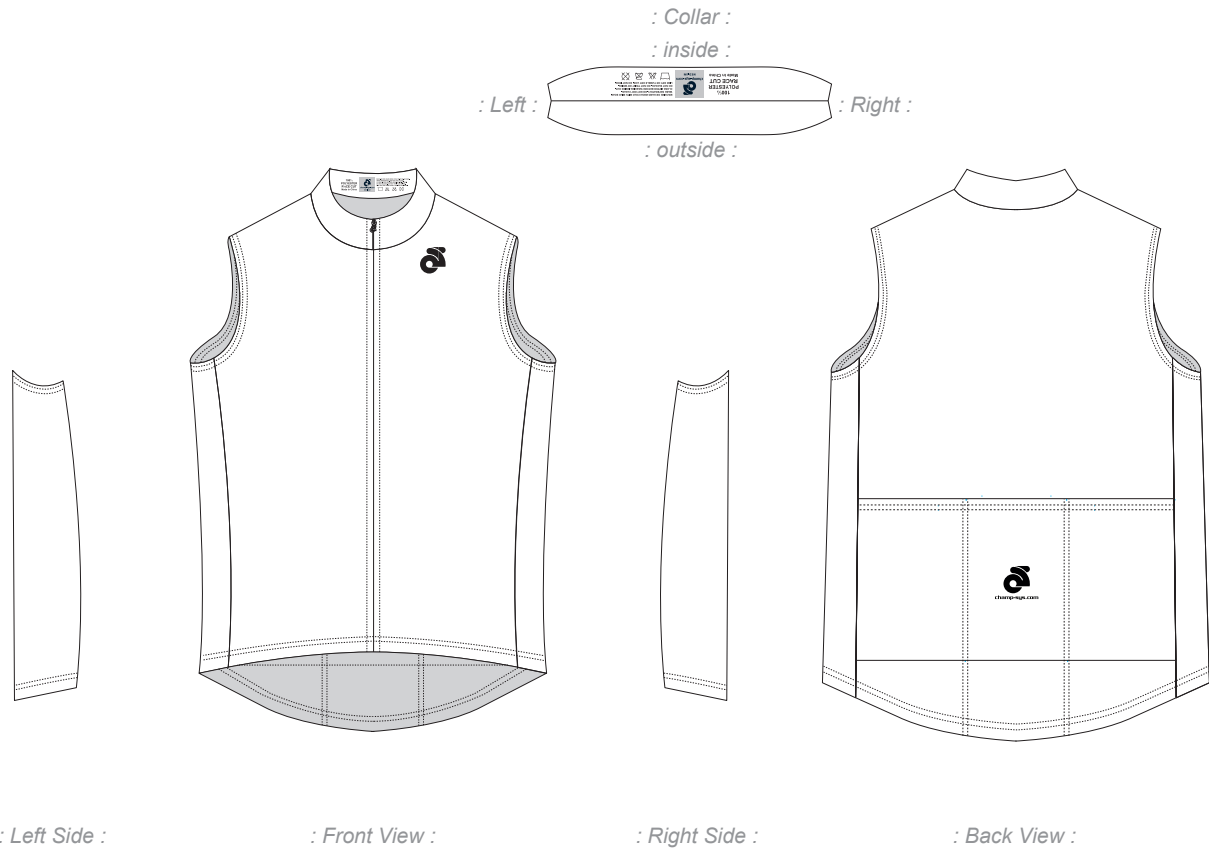

Customer: Team Name_USXXXX

Custom Cycling Sleeveless Jersey Template

- With Side Panel
- MVE03

TeamName_USXXXX_MVE003_Normal_V1.1

(Scale 1:10) ZXX

PRE-DYED LYCRA

 Full Sublimation

Pantone Colours Reference:

PMS	PMS	PMS	PMS	PMS	PMS	PMS
-----	-----	-----	-----	-----	-----	-----

Graphic Editor
Name

Sales Rep
Name

Start Date
2000/00/00

End Date
2000/00/00

NOTES:

Template views are for proofing and printing!
3D views are for concept and design process only!
Champion System logo must appear on front and back
Use this template for all similar items.