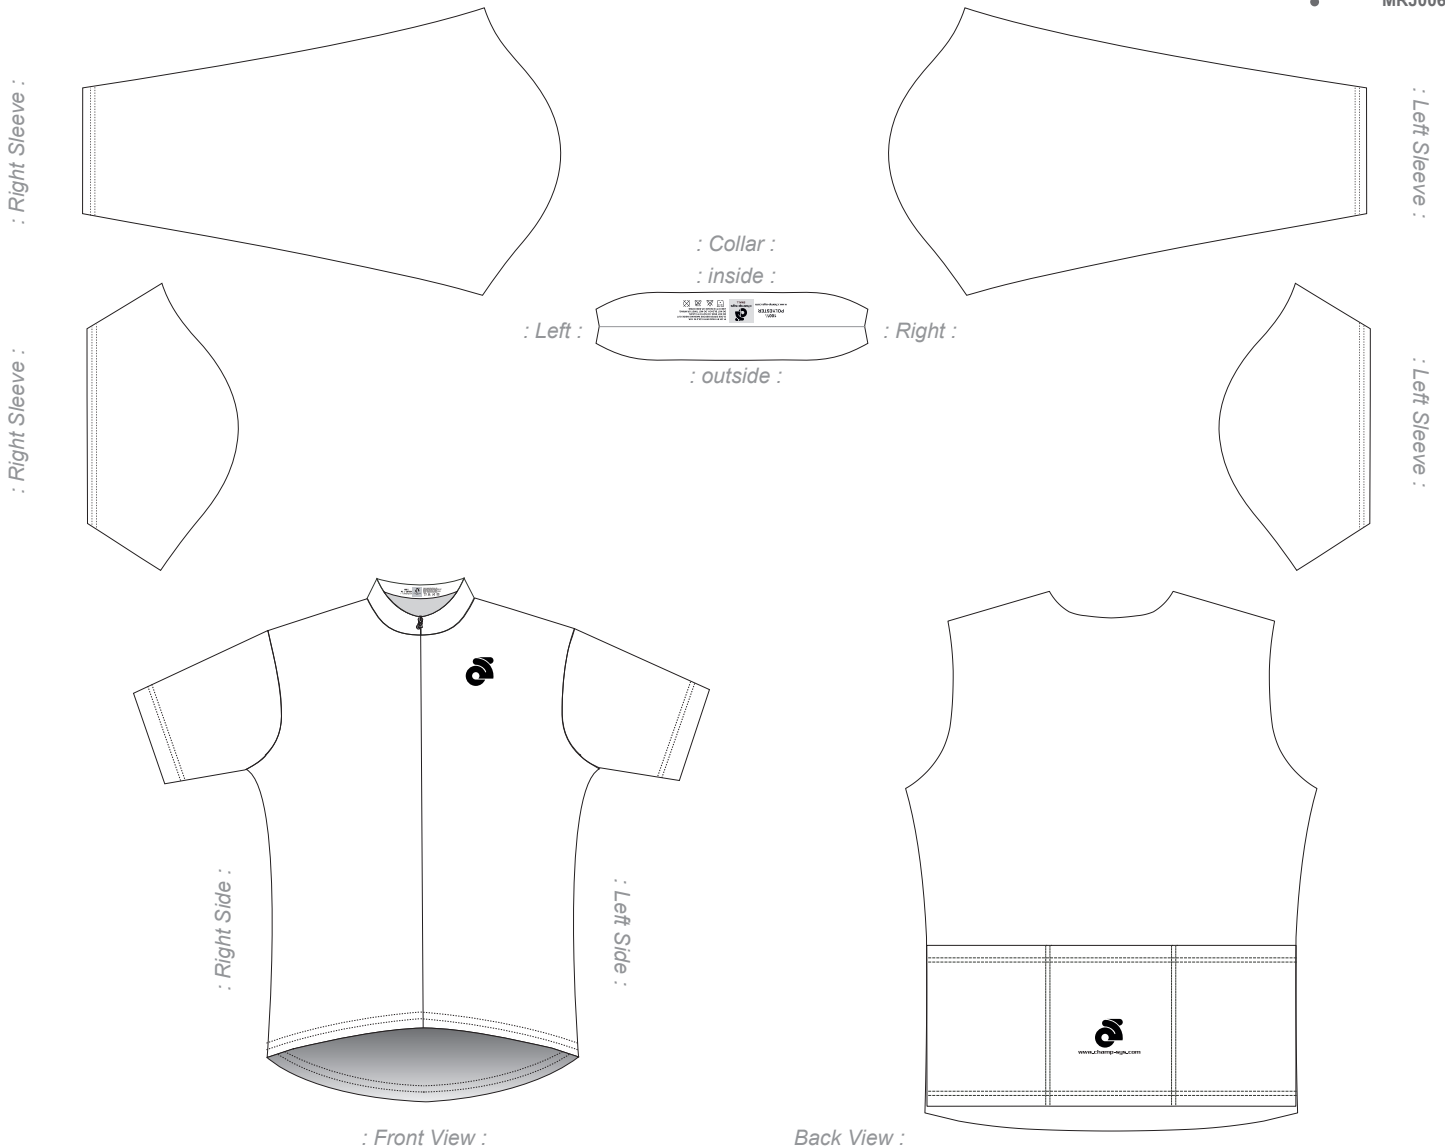

Customer: Team Name_USXXXX

Set-in Short/ Long Sleeves Jersey Template

- No Side Panel
- MRJ006

TeamName_USXXXX_MRJ006_Normal_V1.1

(Scale 1:10) ZXX-CXX

PRE-DYED LYCRA

 Full Sublimation

Graphic Editor
Name

Sales Rep
Name

Start Date
2010/00/00

End Date
2010/00/00

PMS PMS PMS PMS PMS PMS PMS PMS

Pantone Colours Reference:

NOTES:

- CUTTING:**
- Mens Cut
 - Womens Cut
 - Children Cut
- ZIPPER:**
- Full Zipper
 - 3/4 Zipper
 - Short Zipper
- FABRIC:**
- Standard Fabric
 - Summer Fabric

Template views are for proofing and printing!
3D views are for concept and design process only!
Champion System logo must appear on front and back
Use this template for all similar items.