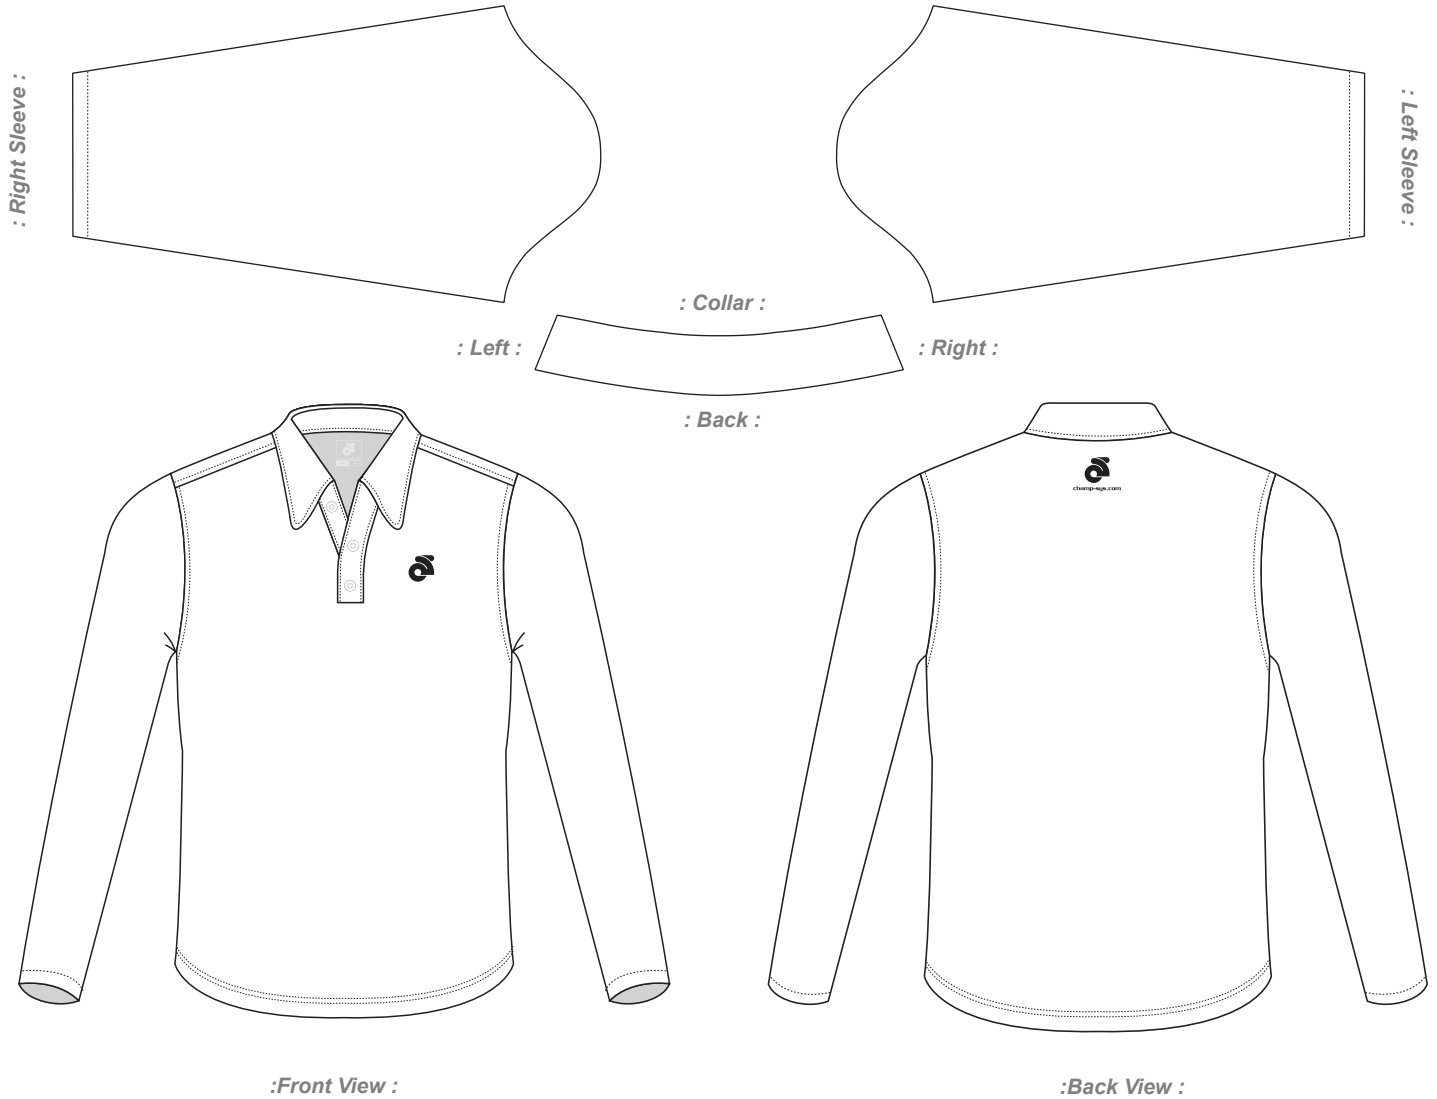

Customer: Team Name_USXXXX

Custom Long Sleeves POLO Template

- Full Custom
- MCS007

TeamName_USXXXX_MCS007_Normal_V1.1

Scale : (1:10) F10

PRE-DYED LYCRA

 Sublimation

PMS

NOTES:

CUTTING:

Mens Cut

Sales Rep
Name

Start Date
2000/00/00

End Date
2000/00/00

Template views are for proofing and printing!
3D views are for concept and design process only!
Champion System logo must appear on front and back
Use this template for all similar items.