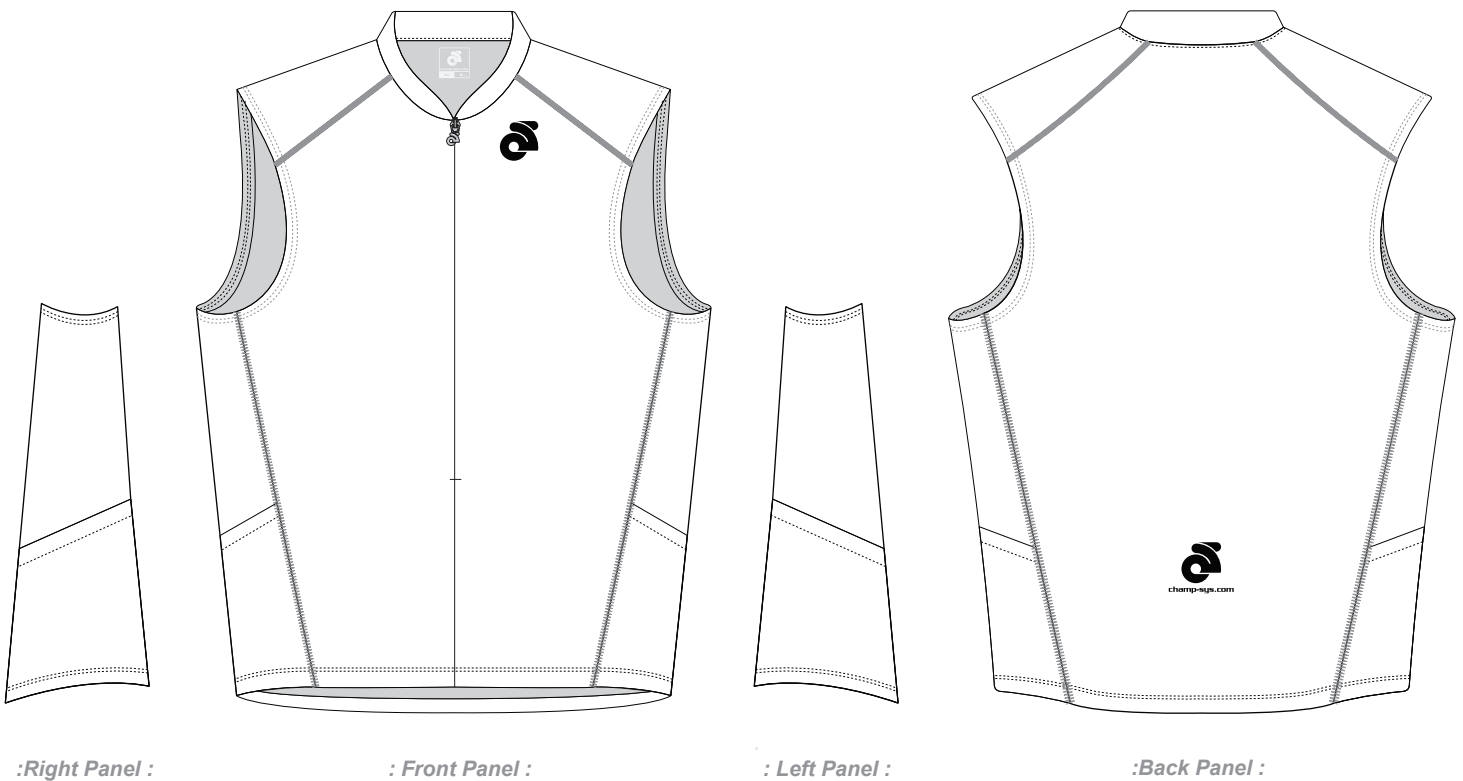

Customer: Team Name_USXXXX

Long Distance Tri Top Template

• MLJ008

TeamName_USXXXX_MLJ008_Normal_V1.1

Scale 1:15 ZXX

PRE-DYED LYCRA

 Full Sublimation

Graphic Editor
Name