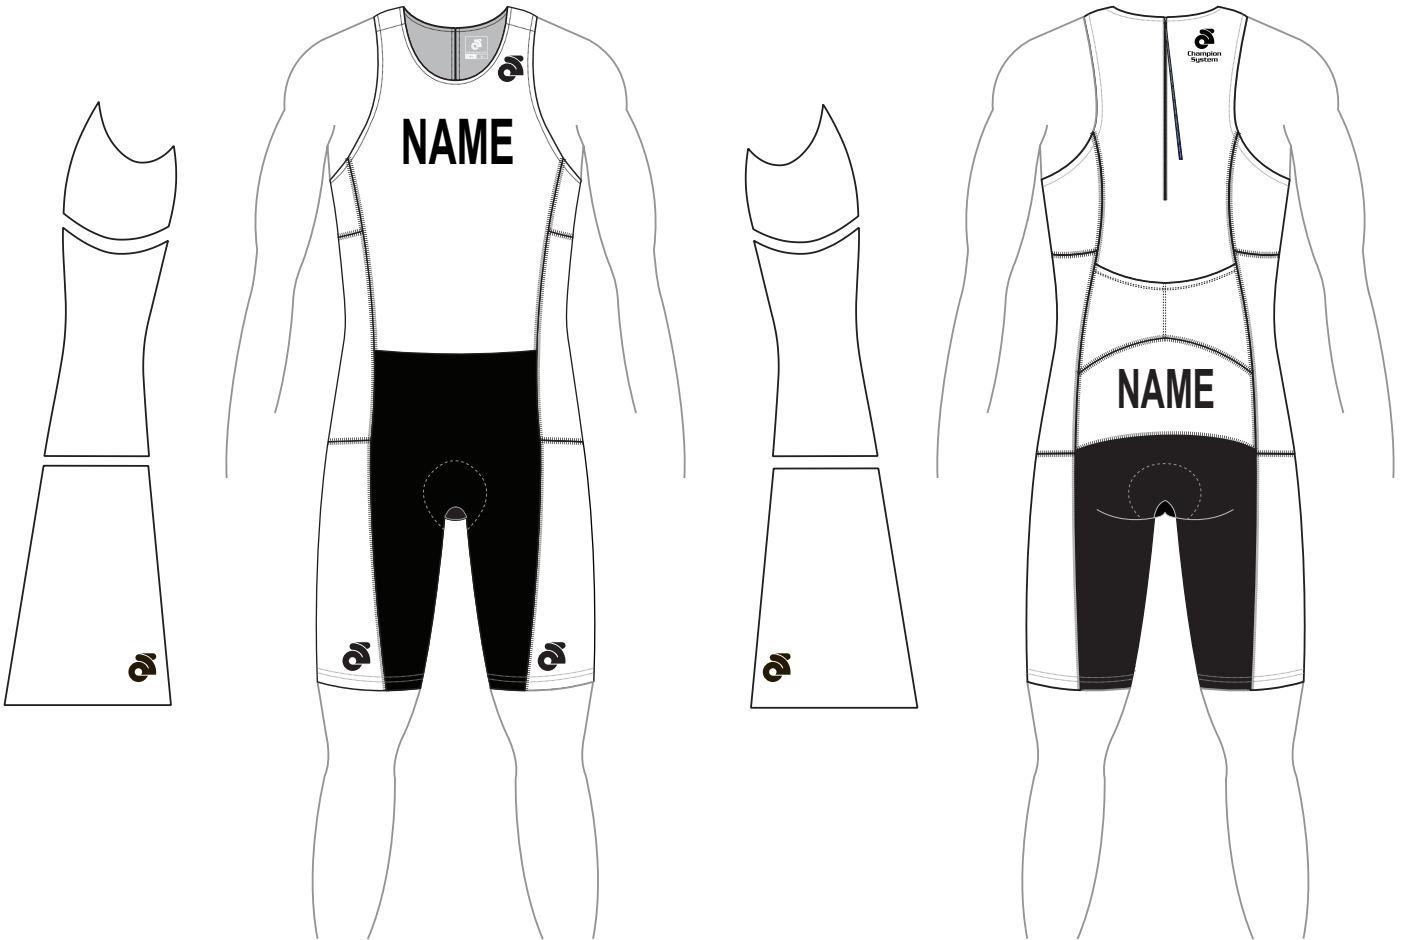

Customer: Team Name_USXXXX

ITU Plus⁺ Tri Suit Template

Family Name: 12cm/15cm
NAME 5cm
 (Fixed Size & Area)

-MLK029

TeamName_USXXXX_MLK029_Normal_V1.1

Scale (1:10) ZXX-FXX-SXX

PRE-DYED LYCRA

00 08 16 06 02 05

PMS

PMS

PMS

Notes:

READ IMPORTANT

-Template Views are for proofing and printing :
 -3D View are concept and design process only :
 -Manufacture Logo **MUST** appear on Front & Back :

Print can only occur in the white areas. The black area is pre-dyed lycra and is available in Black, Navy Blue, Royal Blue, Red , Gray and Green.

Pantone Colours Reference:

FlatLock Stitching

Choose your thread colour:

Black	00
Red	02
Orange	03
Yellow	04
Green	05
Royal Blue	06
Navy Blue	16
Cool Grey	08
White	09