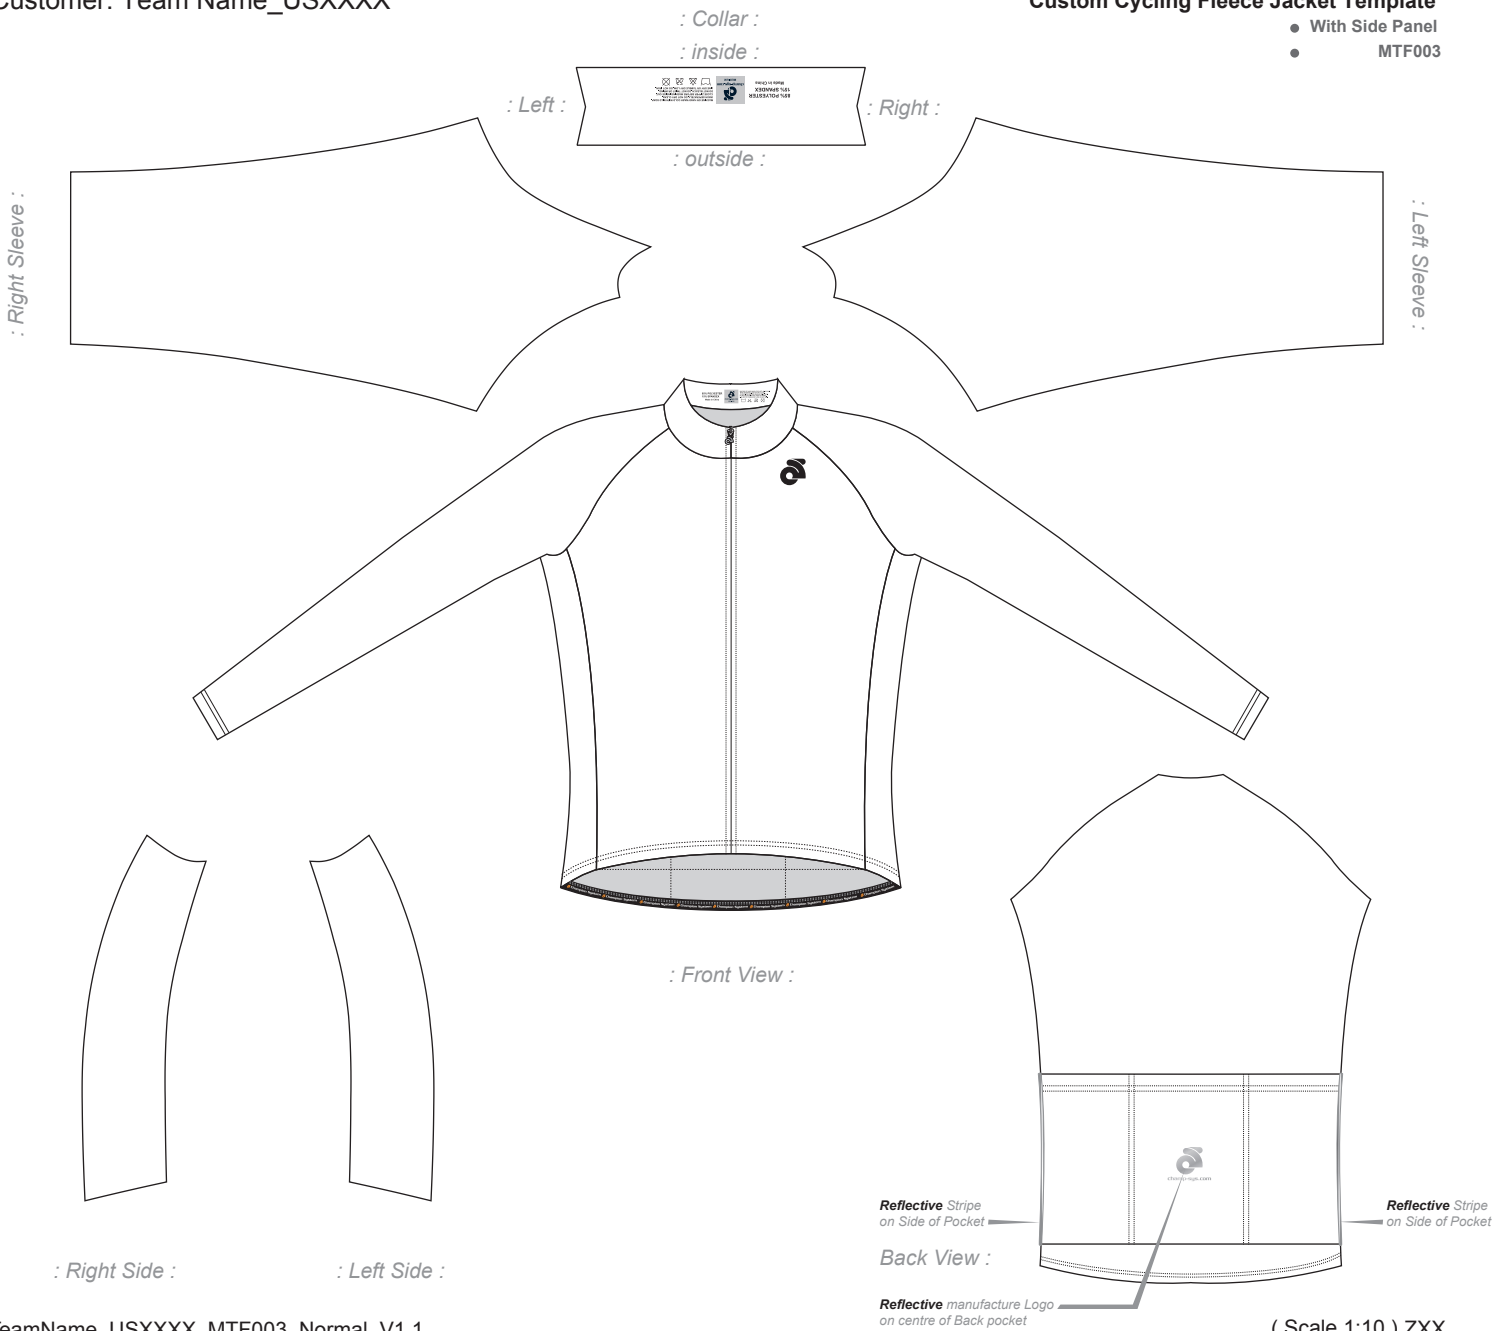

Customer: Team Name_USXXXX

Custom Cycling Fleece Jacket Template

- With Side Panel
- MTF003

TeamName_USXXXX_MTF003_Normal_V1.1

(Scale 1:10) ZXX

PRE-DYED LYCRA

 Full Sublimation

PMS PMS PMS PMS PMS PMS PMS

2000/00/00

NOTES:

Template views are for proofing and printing!
3D views are for concept and design process only!
Champion System logo must appear on front and back
Use this template for all similar items.