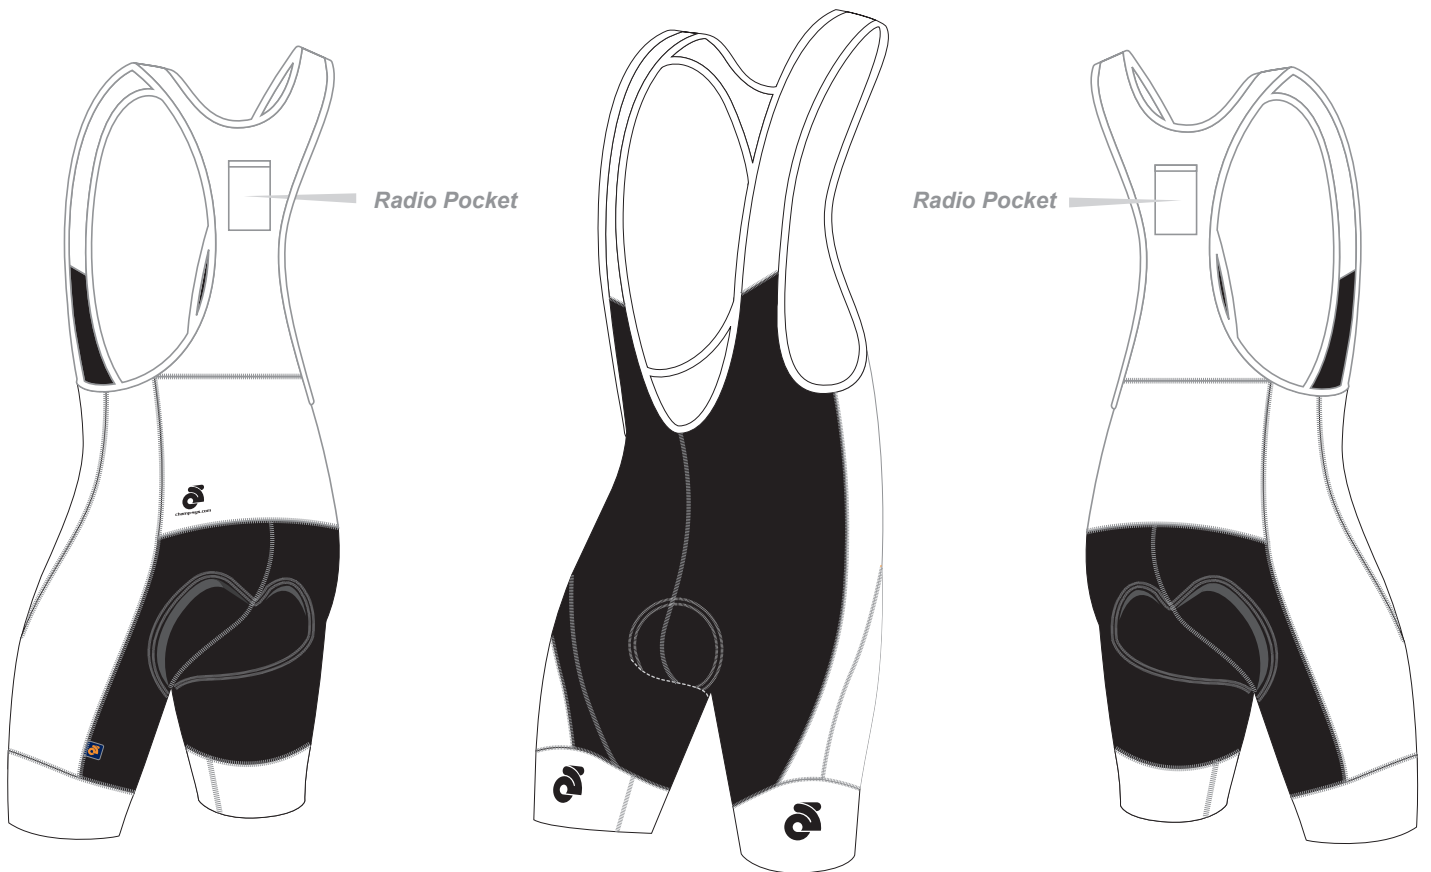

Customer: TeamName_USXXXX

"Razor" Bib Short Template
 -MBI044

TeamName_USXXXX_MBI044_Normal_V1.1

(2D:1:15) FXX SXX

PRE-DYED LYCRA

00 08 16 06 02 05 09

PMS

PMS

End Date
 2000/00/00

NOTES:

READ IMPORTANT

 -Template Views are for proofing and printing :
 -3D View are concept and design process only :
 -Manufacture Logo **MUST** appear on Front & Back :

Print can only occur in the white areas. The black area is pre-dyed lycra and is available in Black, Navy Blue, Royal Blue, Red , Gray and Green.