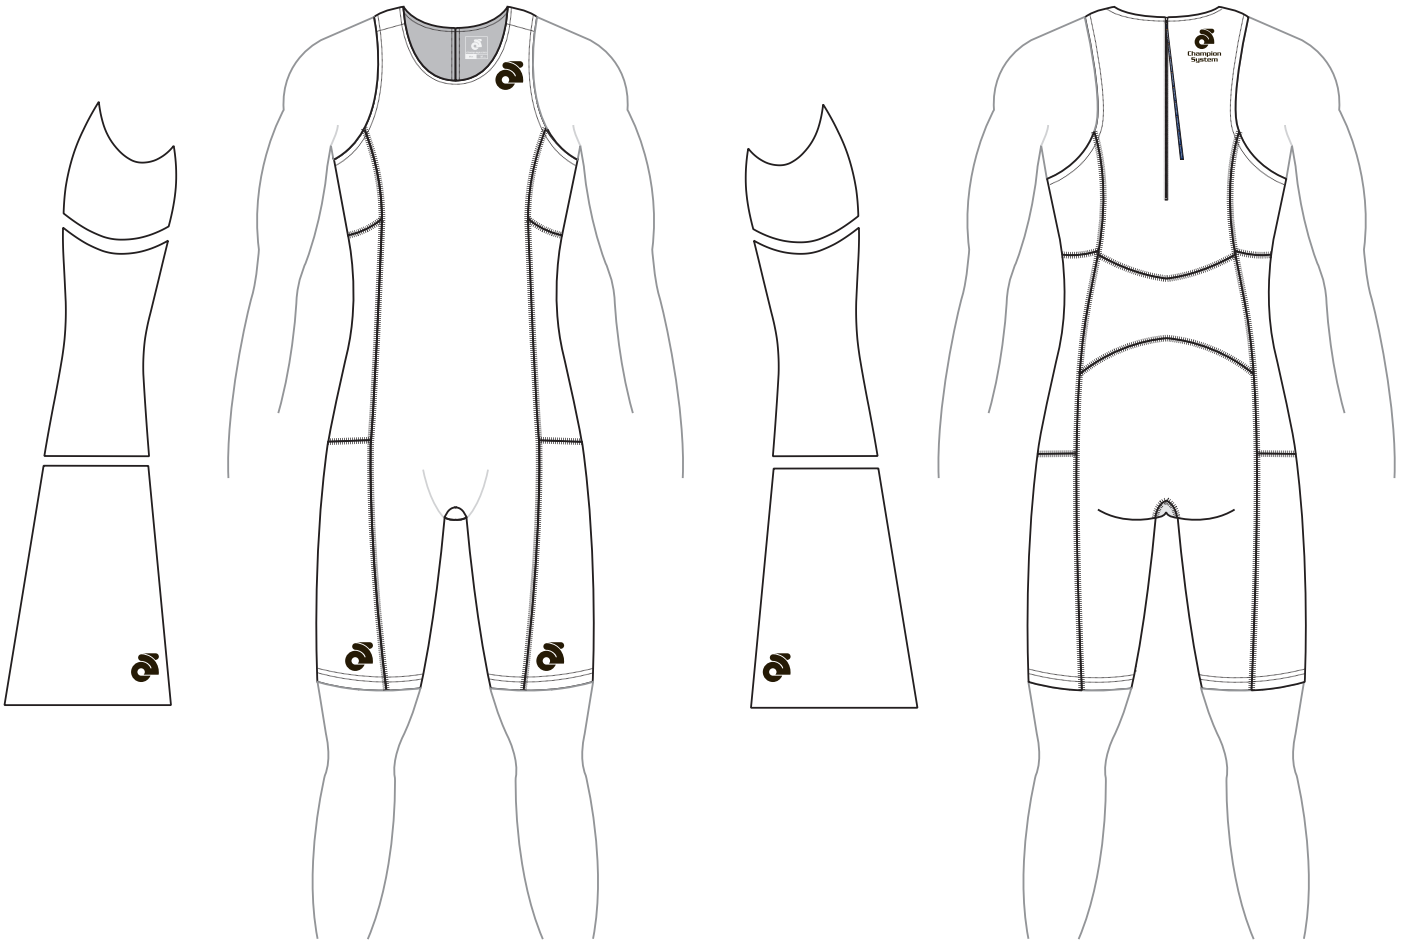

Customer: Team Name\_USXXXX

Custom Elite Tri Suit Template

• MLK-020

Version V1.1

Scale 1:10 ZXX

### PRE-DYED LYCRA

 Full Sublimation

**Graphic Editor**  
Name

**Sales Rep**  
Name

**Start Date**  
2000/00/00

**End Date**  
2000/00/00

NOTES:

**Template views are for proofing and printing!**  
**3D views are for concept and design process only!**  
**Champion System logo must appear on front and back**  
**Use this template for all similar items.**