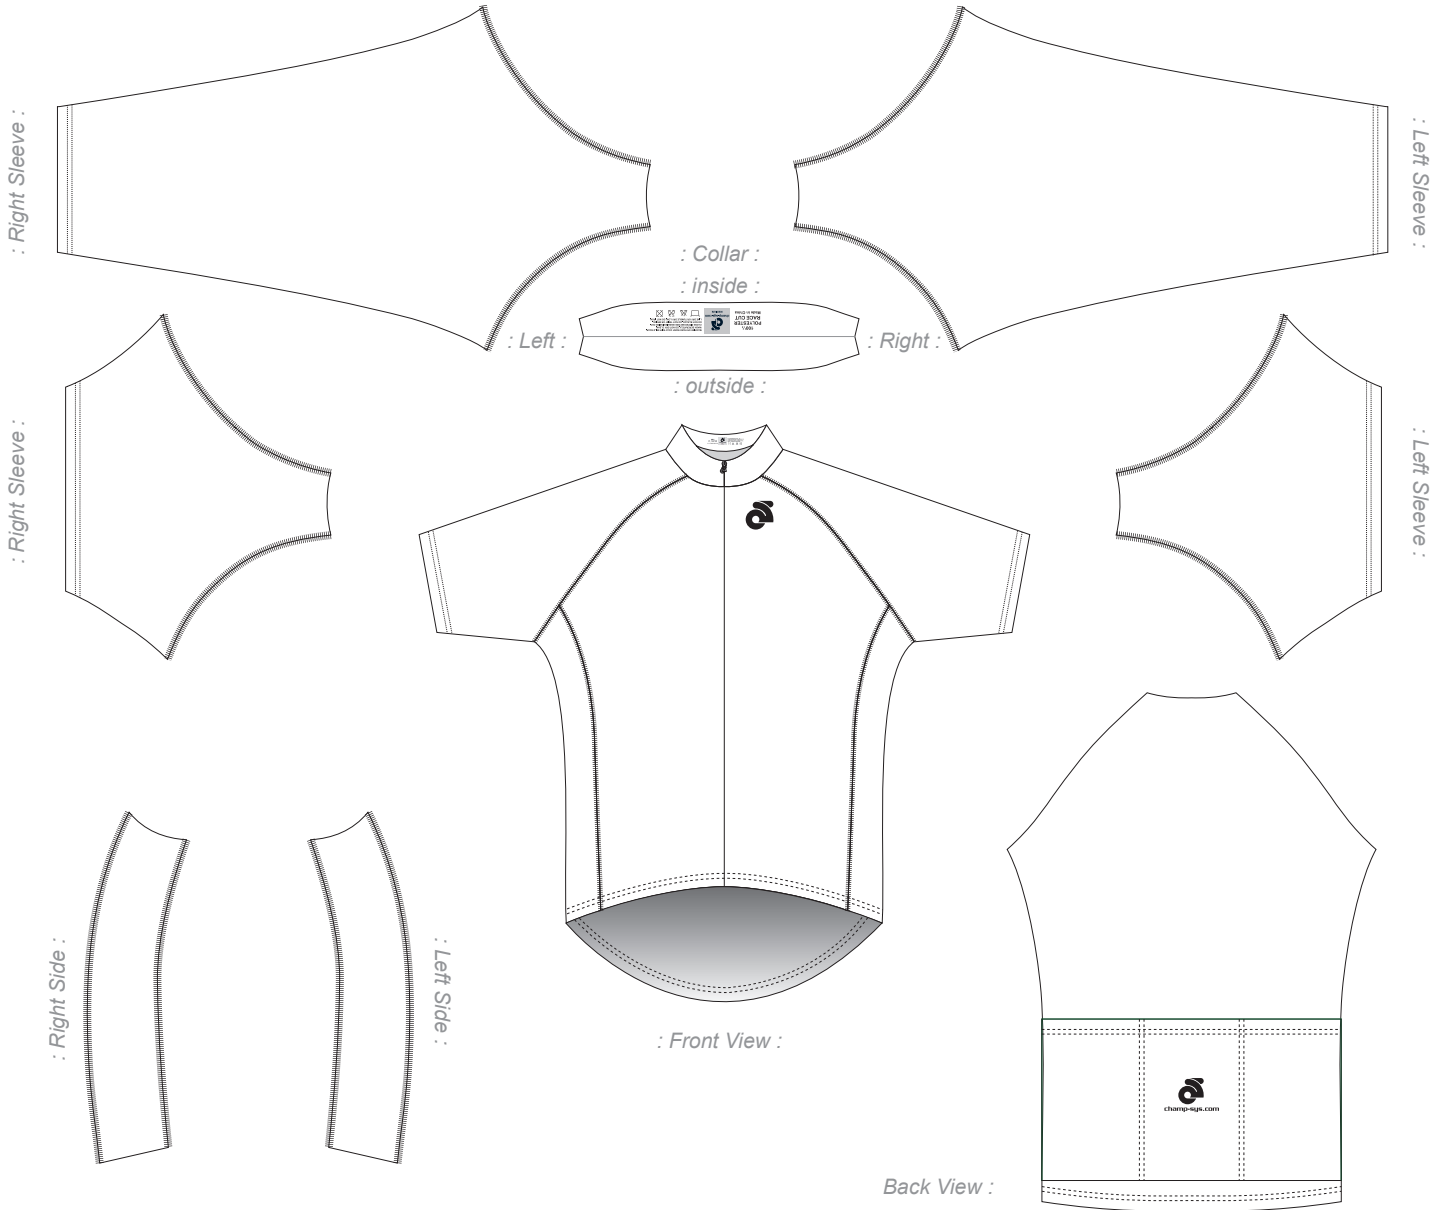

Customer: Team Name_USXXXX

Raglan Short/ Long Sleeves Edge Jersey Template

- With Side Panel
- MRJ001

TeamName_USXXXX_MRJ001_Edge_V1.1

(Scale 1:10) ZXX-CXX-SXX

PRE-DYED LYCRA

Full Sublimation

Graphic Editor
Name

PMS

PMS

Notes:

READ IMPORTANT ▼

- Template Views are for proofing and printing :
- 3D View are concept and design process only :
- Manufacture Logo **MUST** appear on Front & Back :

FlatLock Stitching

Choose your thread colour:

- Black
- Navy Blue
- Royal Blue
- Red
- White
- Green
- Cool Grey
- PMS 021C
- Yellow

Pantone Colours Reference:

PMS

PMS

CUTTING:

- Mens Cut Womens Cut
- Children Cut

ZIPPER:

- Full Zipper 3/4 Zipper
- Short Zipper