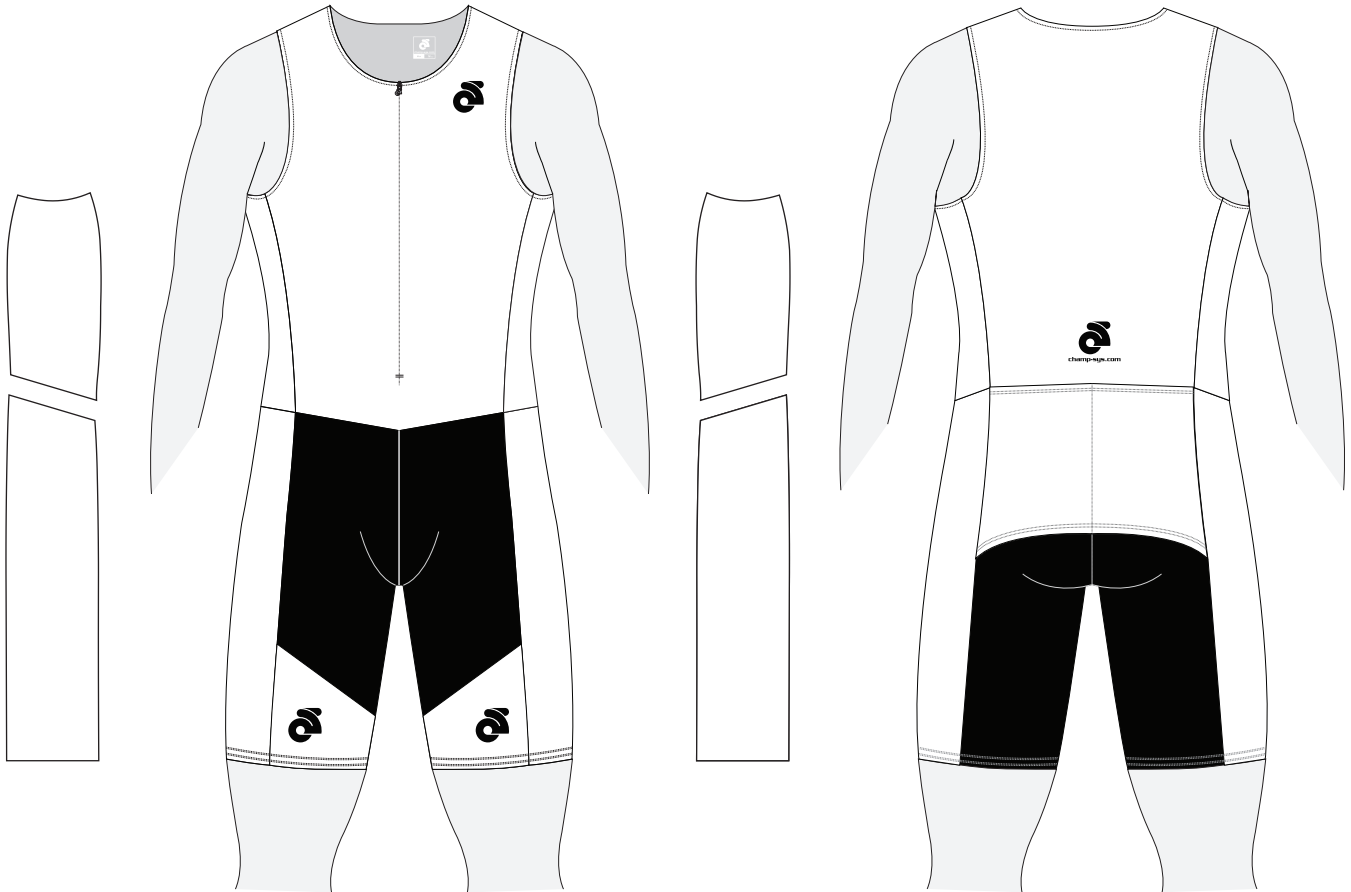

Customer: Team Name\_USXXXX

Distance Tri Suit Template

• MLK-019

: Left Side :

: Front View :

: Right Side :

: Back View :

TeamName\_USXXXX\_MLK019\_Normal\_V1.1

Scale 1:12 ZXX-FXX

### ZIPPER:

Front Zipper

**Template views are for proofing and printing!**  
**3D views are for concept and design process only!**  
**Champion System logo must appear on front and back**  
**Use this template for all similar items.**