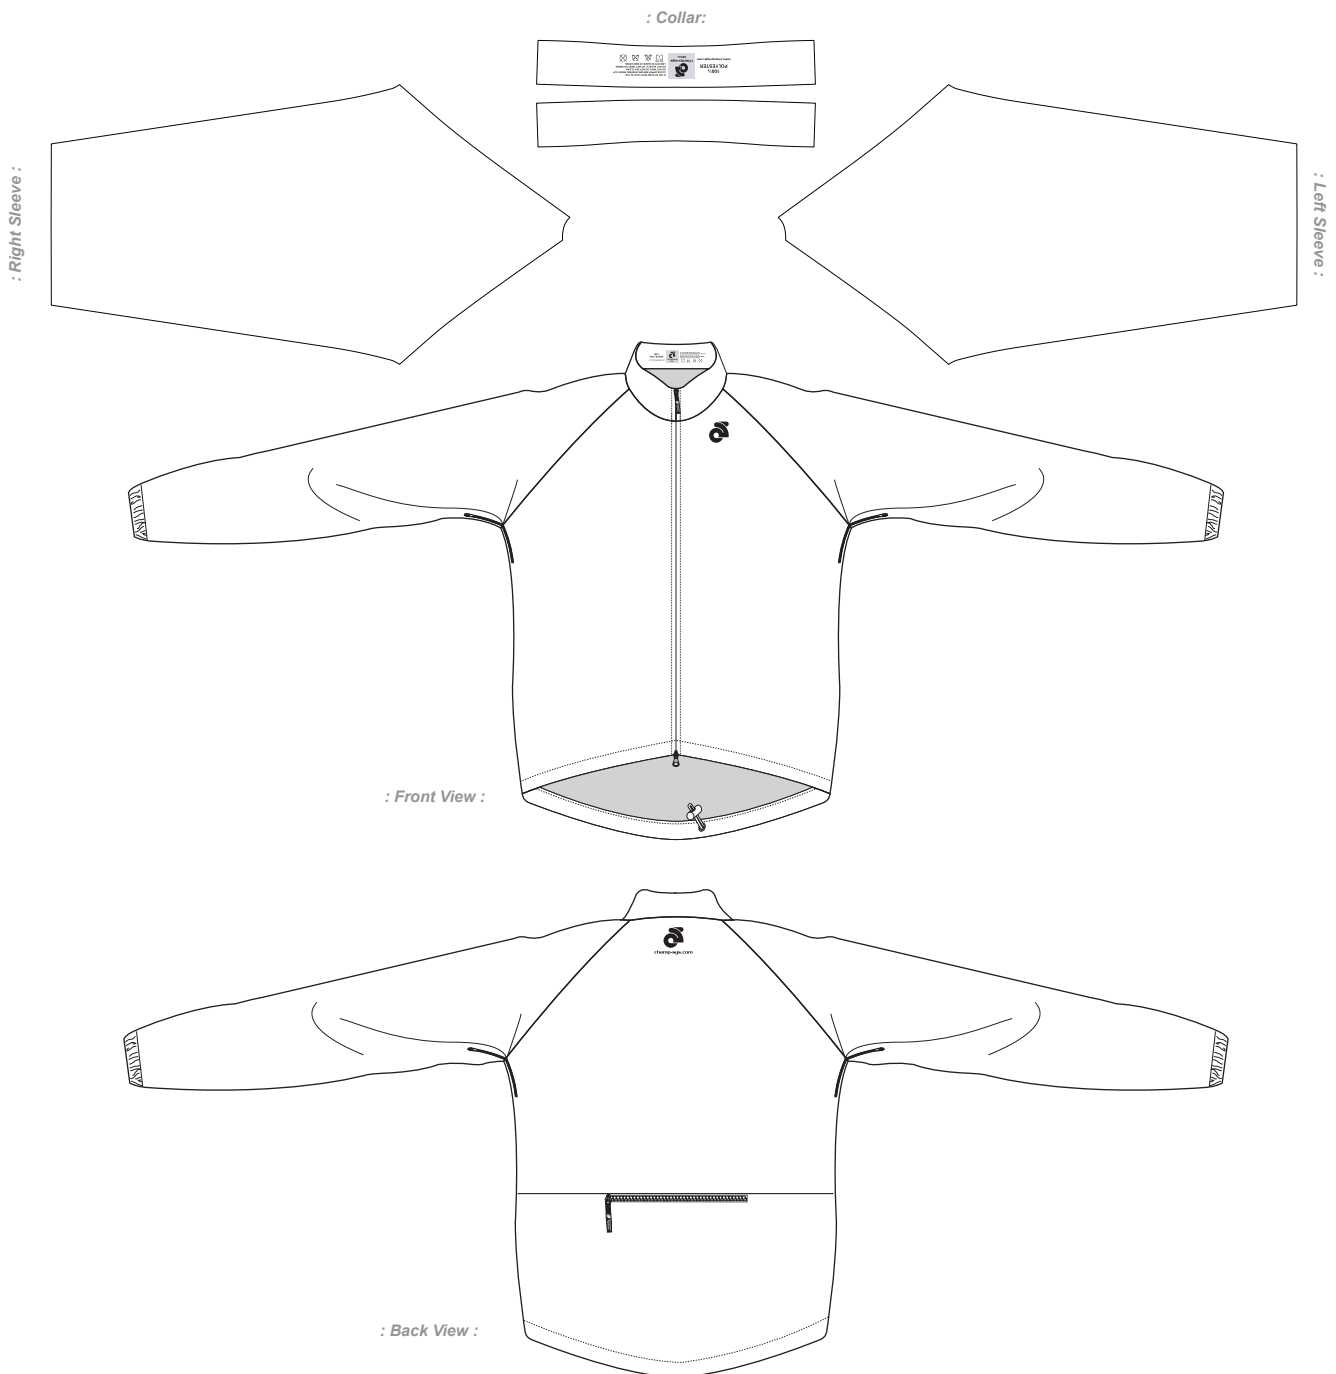

Customer: Team Name_USXXXX

CS Winter Guard Jacket Template
 -Without Side Panel
 -MJK001

TeamName_USXXXX_MJK001_Normal_V1.1

Scale: (1:8) ZXX, XX,XX

PRE-DYED LYCRA

 Full Sublimation

Pantone Colours Reference:

NOTES:

Template views are for proofing and printing!
3D views are for concept and design process only!
Champion System logo must appear on front and back
Use this template for all similar items.