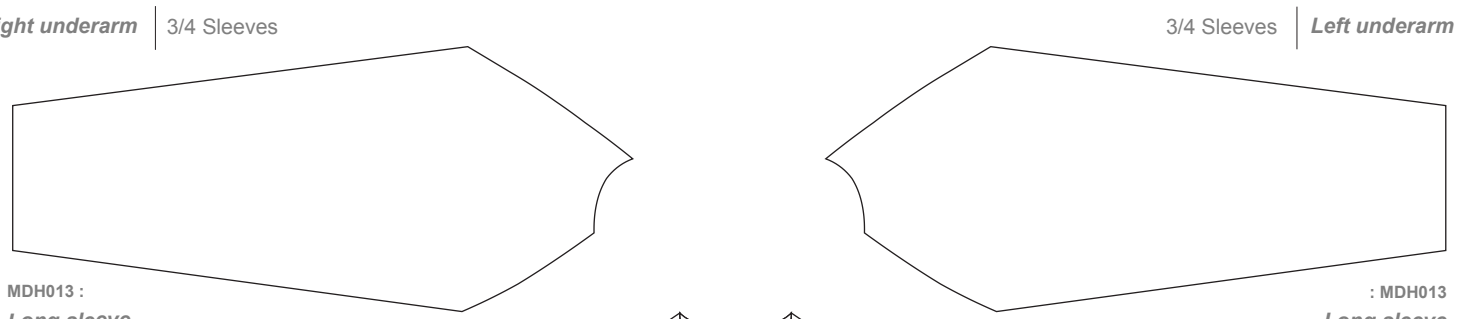

Customer: Team Name\_USXXXX

Raglan Downhill/ BMX Jersey Template

- With Side Panel
- MDH012MDH013

TeamName\_USXXXX\_MDH012\_MDH013\_Normal\_V1.1

Scale ( 1 : 10 )

**PRE-DYED LYCRA**

Full Sublimation

**Graphic Editor**  
Name