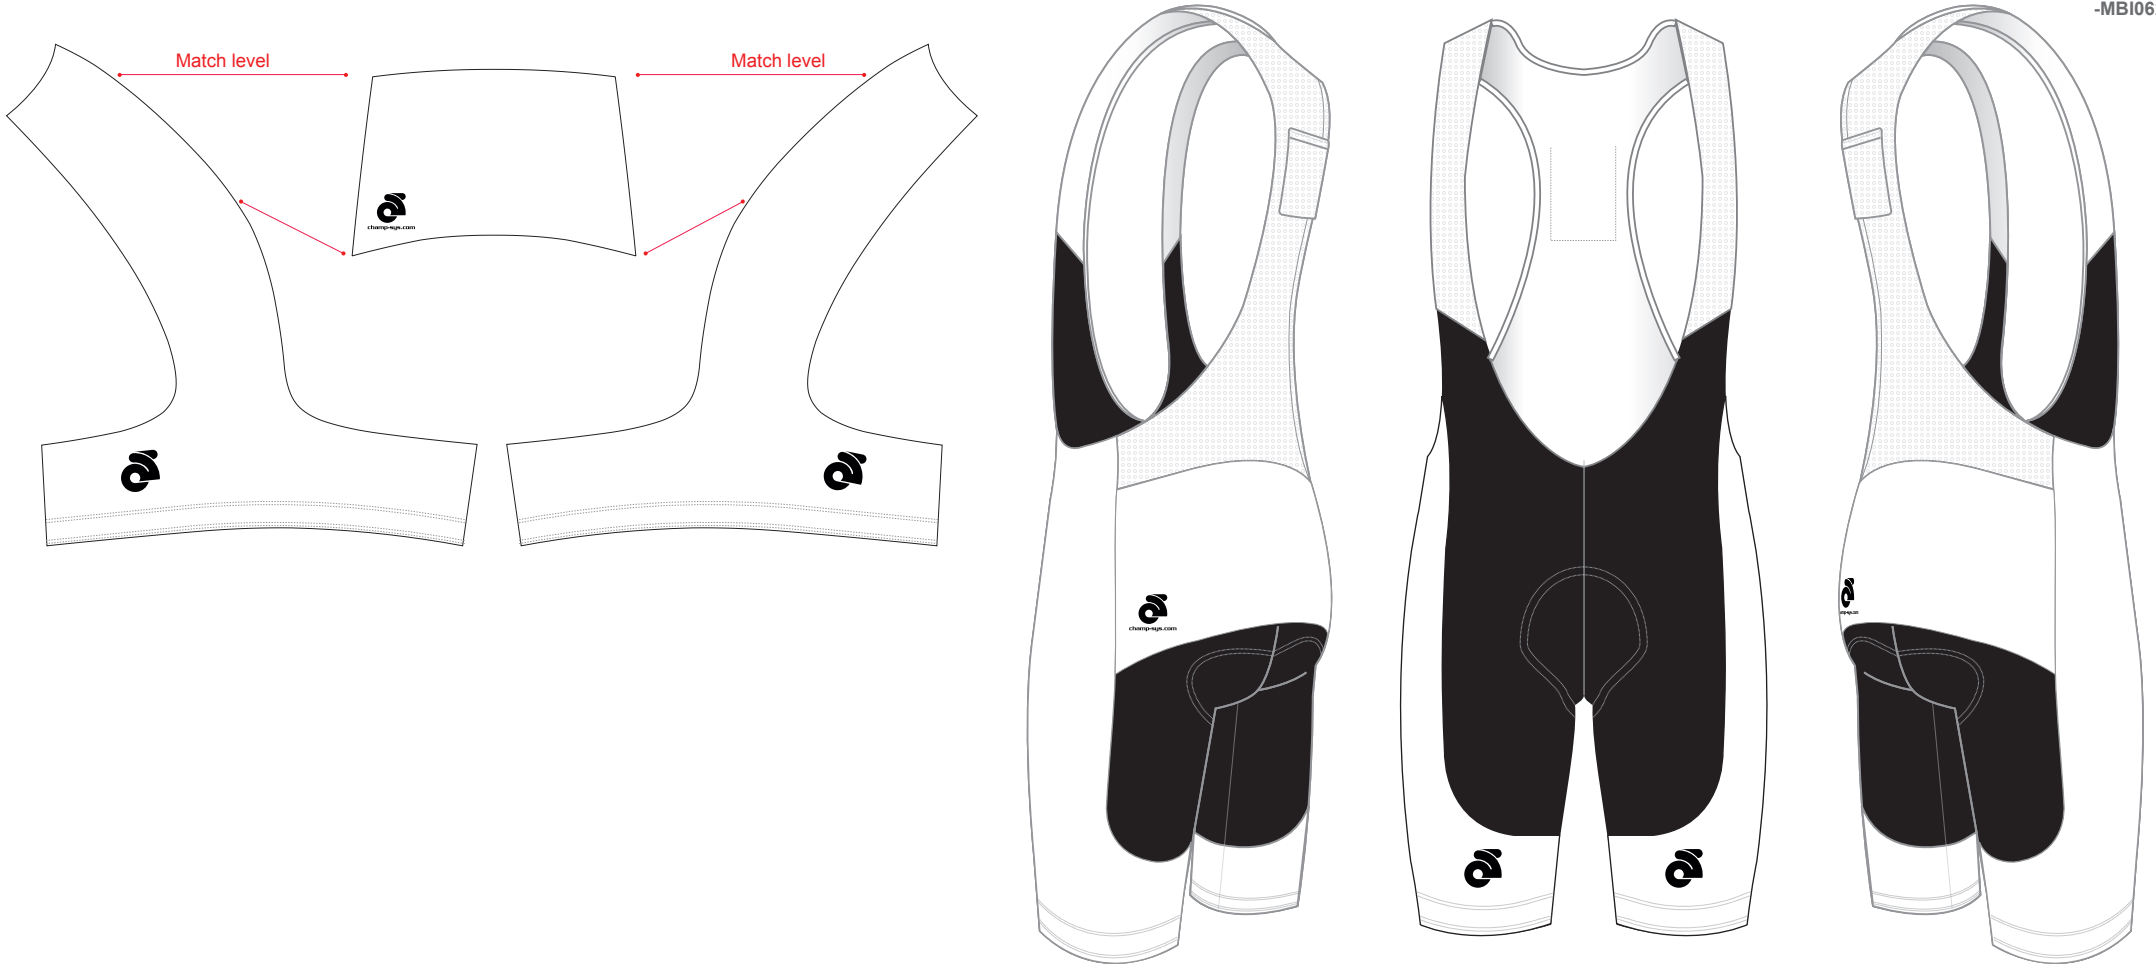

Customer: Team Name_USXXXX

Custom Cycling Bib shorts Template
-Full Wrap-Panel
-MBI062

TeamName_USXXXX_MBI062_Normal_V1.1

2D: Scale (1: 14) FXX-SXX

PRE-DYED LYCRA

Pantone Colours Reference:

PMS	PMS	PMS	PMS

READ IMPORTANT

CUTTING: ☒ BIB Style shorts ☐ Normal ☐ Endurance

CHAMOIS: ☒ Normal ☐ Endurance

Graphic Editor Name	Sales Rep Name
Start Date 2000/00/00	End Date 2000/00/00

NOTES: