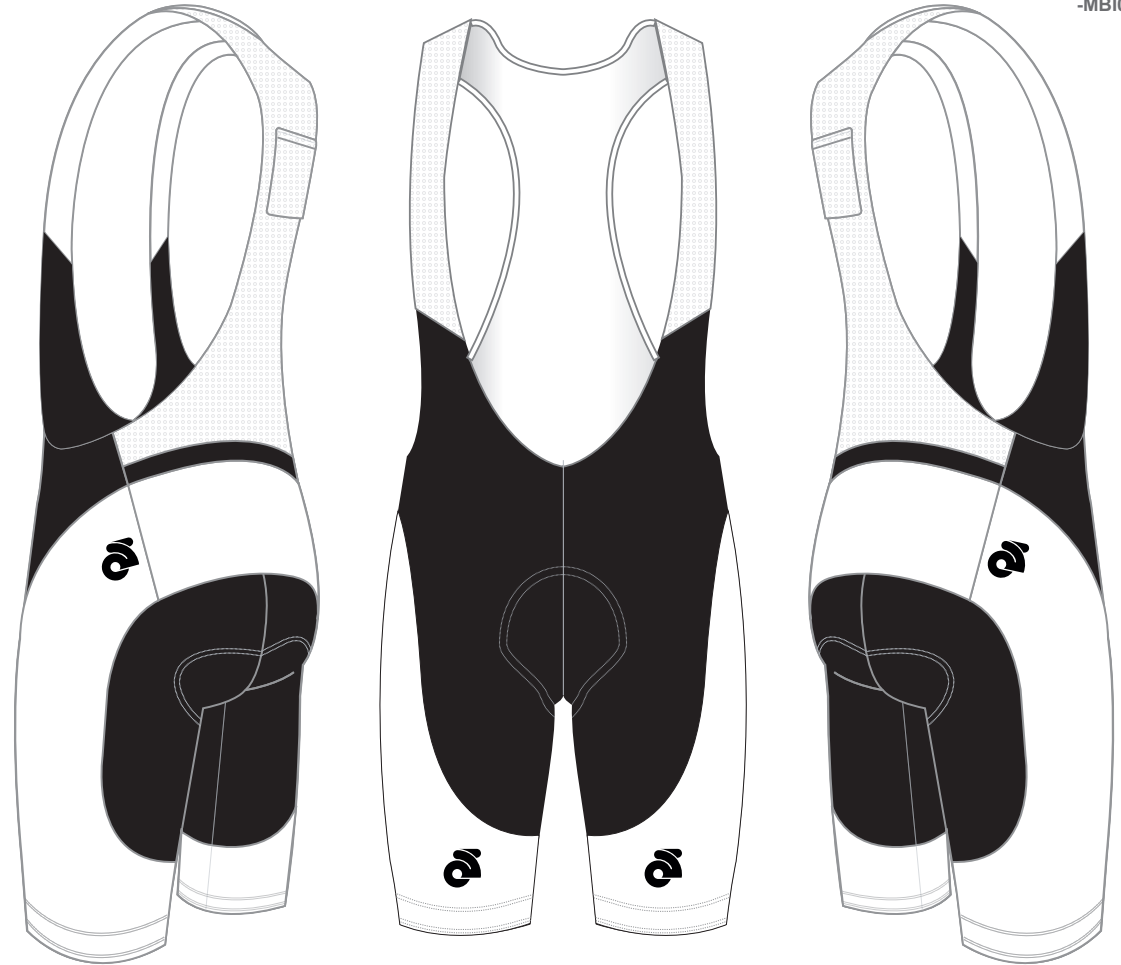

Customer: Team Name_USXXXX

Custom Cycling Bib shorts Template
-Full U Wrap-Panel
-MBI064

TeamName_USXXXX_MBI064_Normal_V1.1

2D: Scale (1: 14) FXX-SXX

PRE-DYED LYCRA

Pantone Colours Reference:

READ IMPORTANT

CUTTING:

☒ BIB Style shorts

CHAMOIS:

☒ Normal ☐ Endurance

Graphic Editor Name	Sales Rep Name

Start Date 2000/00/00	End Date 2000/00/00

NOTES: